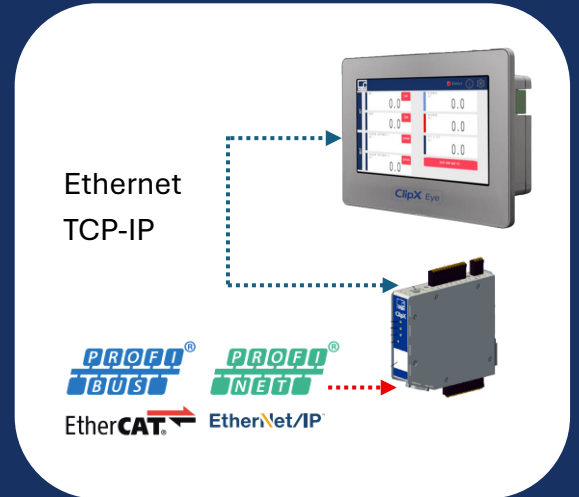

ClipX Eye

Instantly visualize the accuracy of your sensor

- Plug and play
- Screen 7 inch
- Simple and smooth navigation
- Clear display of essential data in real time
- Power 24v

Visualisation :

- Net value
- Gross value
- Minimum value
- Maximum value
- Peak to peak
- Dynamic graphical gauge

Metrologique fonction :

- Tare
- Zero
- Reset mini maxi value
- Double captures value